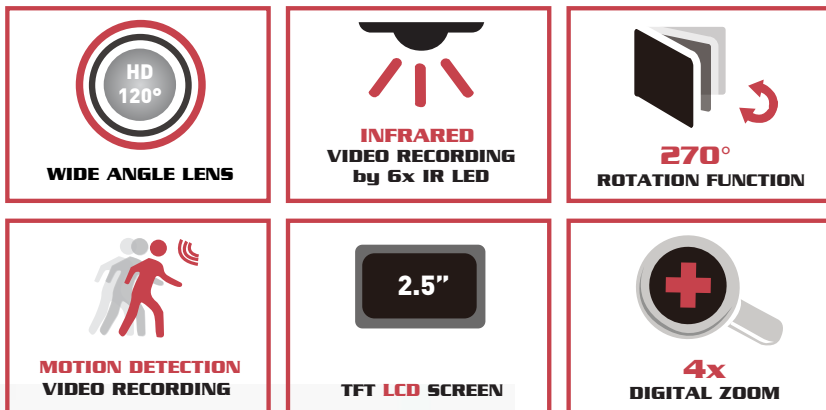

PREMIER®

HD
720P VIDEO*
*INTERPOLATED

HD ON-BOARD CAMERA

RECORD EVERY MOMENT OF YOUR JOURNEY!

- Compact HD Dashcam with 2.5" rotatable LCD screen
- HD 120° wide angle lens
- Infrared video recording by 6x IR LED
- Motion detection video recording
- 2.5" TFT LCD screen with 270° rotation function
- With HD video output
- Lens focus range is 12cm to infinity
- 4X digital zoom
- Video format: AVI
- Photo function: up to 5 MP
- Built-in Microphone & speaker
- Supports high capacity SD (SDHC) memory card*
- Supports TV AV-OUT

TECHNICAL SPECIFICATIONS

- **Watt:** max. 24W
- **Sensor:** 1/4 CMOS WXGA HD Sensor
- **Lens:** 120° HD wide-angle lens
- **Focal Range:** 12cm ~ infinity
- **Display:** 2.5-inch LTPS TFT LCD
- **AV-OUT:** TV synthetic signals: PAL & NTSC (50 / 60 Hz)
- **Camera resolution:** 1M, 2M, 3M, 5M
- **Video format:** AVI - MJPEG
- **Video resolution:** (720p) 1280*720(25 fps/S) (D1) 848*480(30 fps/S) (640p) 640*480(30 fps/S)
- **Photo format / resolution:** JPEG / 5MP, 3 MP, 2 MP, 8 MP
- **Zoom:** 4X digital zoom
- **SD card:** External: SDHC/SD card (max : 32GB, SDHC card)*
- **Shutter:** Electronic shutter
- **Shutter speed:** 1/2~1/1000 s
- **Cycle recording:** 2, 5, 10 min
- **LED light:** Auto/ON/OFF
- **Night vision:** 6 IR night vision lights
- **Interface:** USB 2.0 / AV OUT

- **Battery:** BL-5C Li-ion 600mAh
- **USB:** USB2.0 high speed
- **Size:** 119*55*13.2mm
- **Working temperature:** 0~40° / 10%~80%
- **OSD languages:** English/ Dutch/ French/ German/ Spanish/Italian/ Portuguese/ Czech/ Hungarian/ Swedish/ Russian/ Polish/ Turkish/ Greek

* not included, optionally available
* HD 720P interpolated resolution