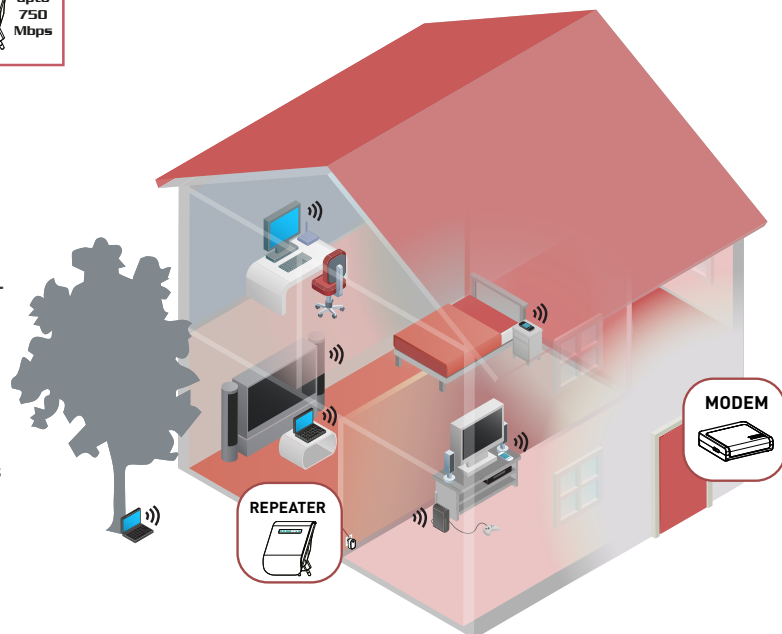

EXTENDS THE RANGE OF YOUR WIRELESS NETWORK

WIRELESS-AC REPEATER WR04

DUAL BAND-WIFI AC

WORKS WITH

**WPS button
for simple
connection**

**Plug-in
230V**

- Improves wireless coverage in all WLAN network
- Access to the Internet for computers located on the edge or outside of the range of your access point.
- WLAN 802.11AC for wireless high-speed access (up to 750 Mbps)
- Downward compatible with 802.11n (300 Mbps), 802.11g (54Mbps) and 802.11b (11 Mbps)
- Support 2.4GHz and 5GHz WLAN networks
- Maximum WLAN security with WPA2, WPA and WEP (128/64)
- Software wizard for simple setup
- WPS button for easy connect to your tablet, phone, PC, etc.
- Wifi signal sending strength indicator
- Provides 1*10/100 Mbps Auto-Negotiation Ethernet LAN Port

TECHNICAL SPECIFICATIONS

■ Standards	2.4GHz: IEEE802.11n - IEEE802.11g - IEEE 802.11b 5.0GHz: 802.11ac - IEEE 802.11n - IEEE 802.11a - IEEE802.3 - IEEE802.3u - IEEE802.3ab
■ Support	Repeater, AP, client mode
■ Dual-Band speed	Up to 2.4GHz 300Mbps, 5GHz 450Mbps
■ Maximum WLAN security	WPA2, WPA and WEP (128/64)
■ Wireless Transmit Power	14 ~17 dBm (Typical)
■ Web Management	Yes
■ Antennas	Integrated
■ WPS button	Yes
■ Power Supply	100V-240V AC
■ Operating temperature	0° C~40° C
■ Storage temperature	0° C~70° C
■ Relative humidity	10% ~ 90%, Non Condensation