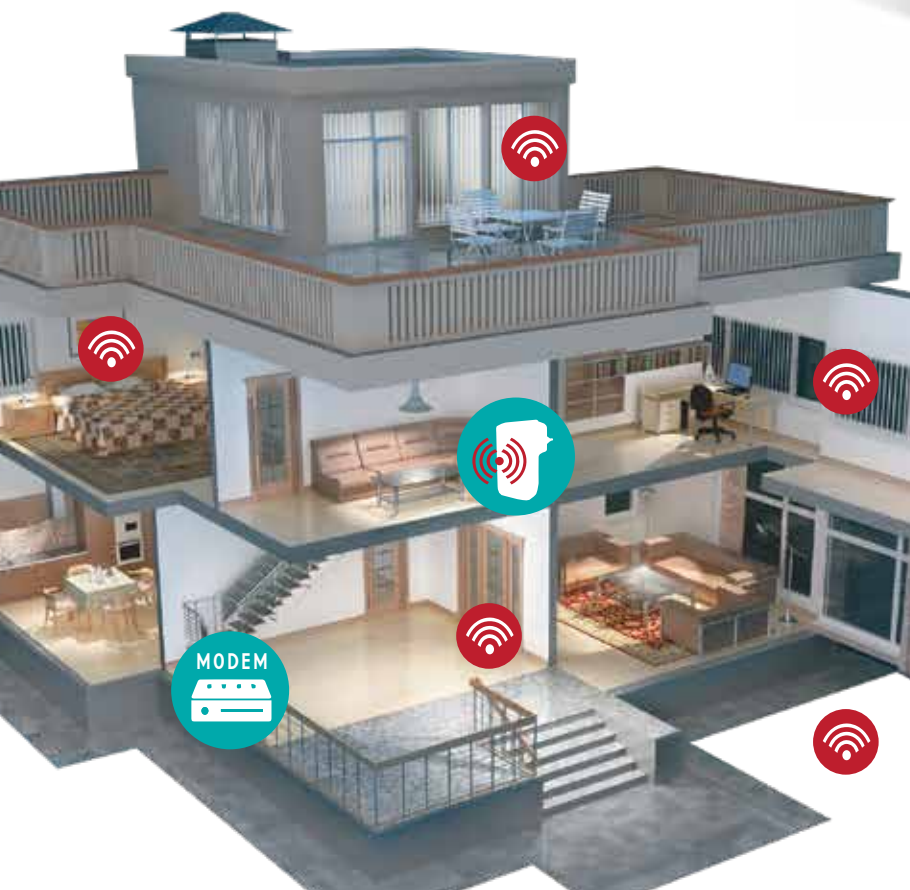

WIRELESS-AC REPEATER WR06

IMPROVES THE WIRELESS RANGE & COVERAGE IN AND AROUND YOUR HOME OR OFFICE

**UPTO
1200
MBPS**

- Provides access to the internet for devices located on the edge or out of the range of the access point
- Ensures reliable high-speed internet coverage for devices such as **LAPTOPS, TABLETS, SMARTPHONES, GAME CONSOLES AND SMART TVS**
- Offers extra speed when multiple users are active on 1 Wi-Fi network
- With LAN port for optional connection to a device by internet cable.
- WLAN 802.11AC for wireless high-speed access (up to 1200 Mbps)
- Downward compatible with 802.11n (300 Mbps), 802.11g (54 Mbps) and 802.11b (11 Mbps)
- **DUAL-BAND:** Supports 2.4GHz and 5GHz WLAN networks
- Maximum security with WPA2, WPA and WEP (128/64) security protocols
- WPS button for quick connection to your tablet, phone, PC, etc.
- Smart LED signal strength indicators indicate the best location for your repeater

**SMALL
SIZE!**

only
8,5 x 5 cm!

WPS BUTTON FOR EASY CONNECTION

PLUG-IN 230V

TECHNICAL SPECIFICATIONS

Standards	2.4GHz: IEEE802.11n - IEEE802.11g - IEEE 802.11b 5.0GHz: 802.11ac - IEEE 802.11n - IEEE 802.11a - IEEE802.3 - IEEE802.3u - IEEE802.3ab
Support	Repeater, AP, client mode, WISP
Dual-Band	2.4GHz & 5GHz
Max. speed	1200 Mbps
Maximum WLAN security	WPA2, WPA and WEP (128/64)
Web Management	Yes
Antennas	Integrated
WPS button	Yes
Power Supply	100V-240V AC
Operating temperature	0° C~40° C
Storage temperature	0° C~70° C
Relative humidity	10% ~ 90%, Non Condensation
Color	White
Dimensions	85 x 50 x 80 mm
Weight	77 g